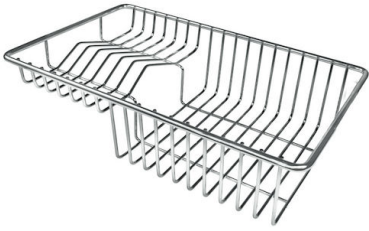

Drainer	No
Width	46 cm
Bowl dimension	400x400mm
Number of bowls	1 bowl
Waste fitting	Drain with automatic control SPACE

FEATURES

Double mixer hole	The large tap counter is already fitted with a series of 2 tap holes. In the second hole it is possible to install the remote control of the automatic drain or, alternatively, a practical soap dispenser.
High thickness	1mm thick steel. A significant thickness, which guarantees the maximum sturdiness and durability.
Automatic waste fitting	The waste-fitting with round remote knob is supplied; a practical accessory which makes it unnecessary to get wet in order to drain the water from the bowl.
Space waste fitting	The elegant SPACE steel cap closes the drain and leaves no visible residues collected in the basket below. Space also has a small footprint and allows the optimal use of the under-sink compartment.
Save space system	Drain and siphon are designed to leave as much space as possible in the under-sink area, more and more useful today for theseparate waste collection systems.
Perimetral overflow	The overflow is always a security on the Foster sinks that prevents the overflow of water in case of oversights. The perimeter drain solution improves aesthetics thanks to its square and essential shape.
Small radius	Bowls with squared shapes with a modern design and an increased capacity, for a minimal aesthetics connected with an extreme practicality.

Deep bowls

This bowls reach an important depth, over 20 cm, thanks to the advanced production technology, that can be offer great capiciency and praticicity in all the washing operations.

TECHNICAL DATA

Lavello / Sink cod. 3363 050

GALLERY

OPTIONAL ACCESSORIES

GRILLE POR.ASSIETTES INOX
mm214x379

A100 C03

* only in combination with the accessory
A644 A01

PLANCHE DE DECOUPE DOUBLE
HDPE

A644 A01