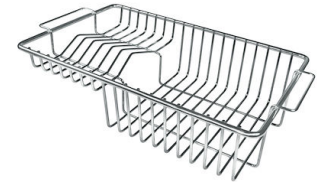

Lavello / Sink cod. 3363 050

GALLERY

OPTIONAL ACCESSORIES

GRILLE POR.ASSIETTES INOX
mm214x379

A100 C03

* only in combination with the accessory
A644 A01

PLANCHE DE DECOUPE DOUBLE
HDPE

A644 A01

GRILLE PORTE-ASSIETTES INOX

250x425

A100 B01

GRILLE PORTE-ASSIETTES INOX
25x35

A100 A54

* only in combination with the accessory
A644 F04

KIT RÂPES ET PLANCHE DE
DECOUPE HDPE

A159 A01