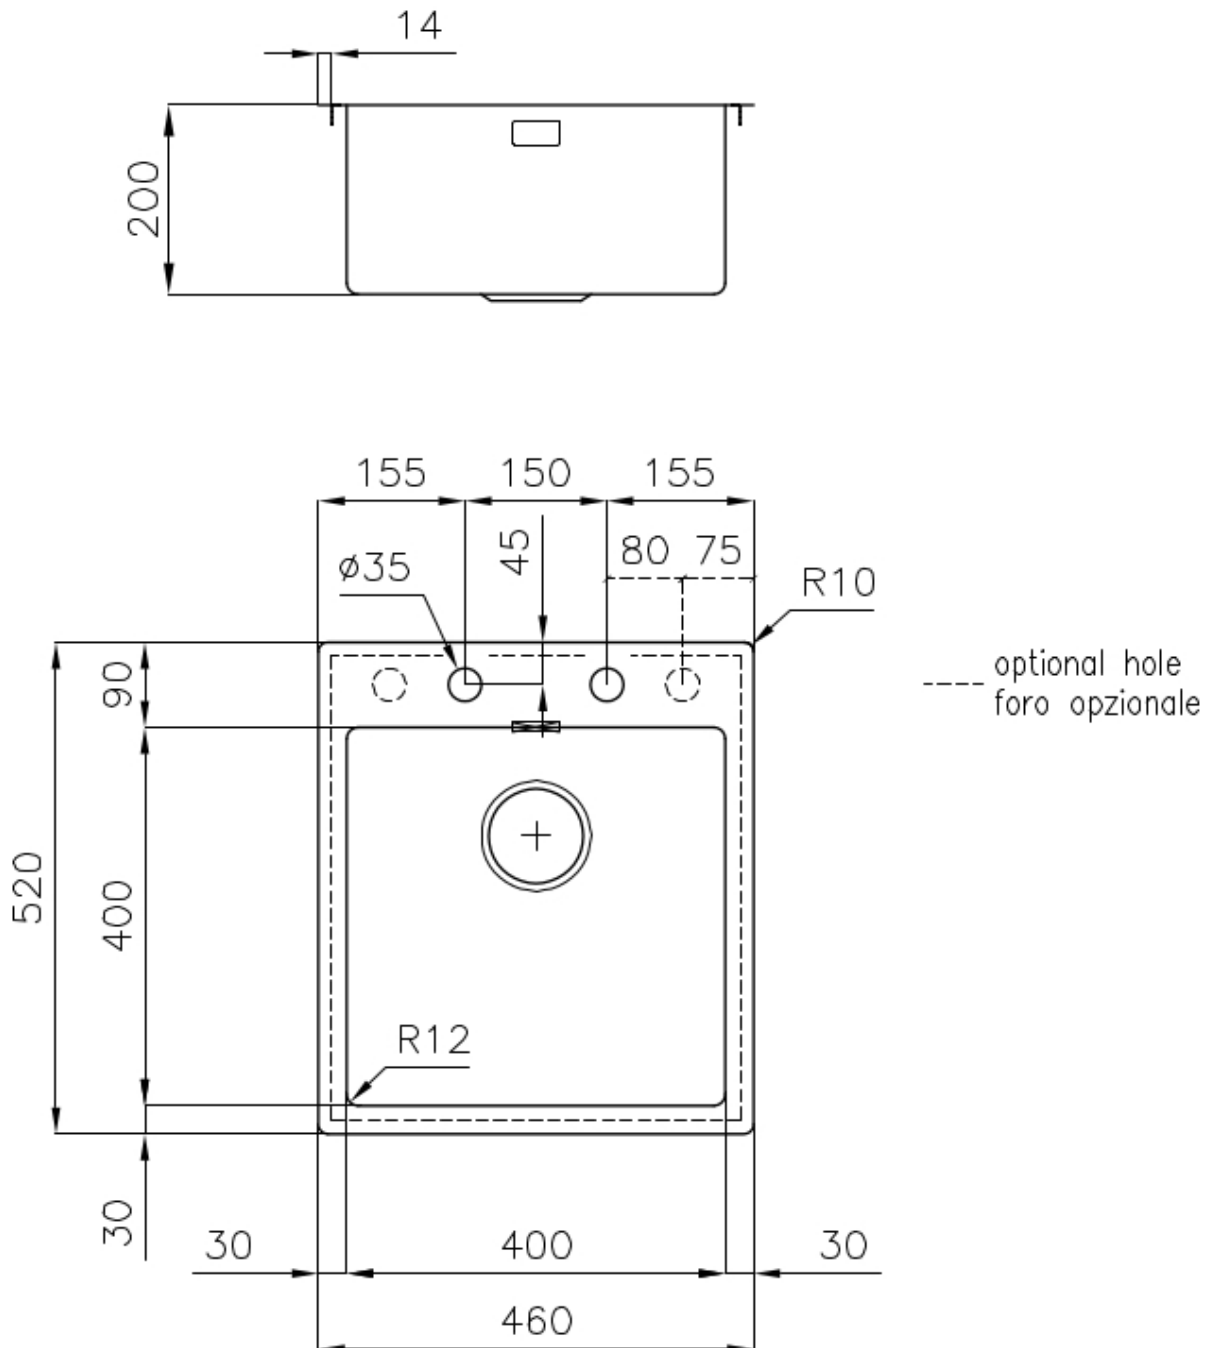

Deep bowls

This bowls reach an important depth, over 20 cm, thanks to the advanced production technology, that can be offer great capiciency and praticicity in all the washing operations.

TECHNICAL DATA